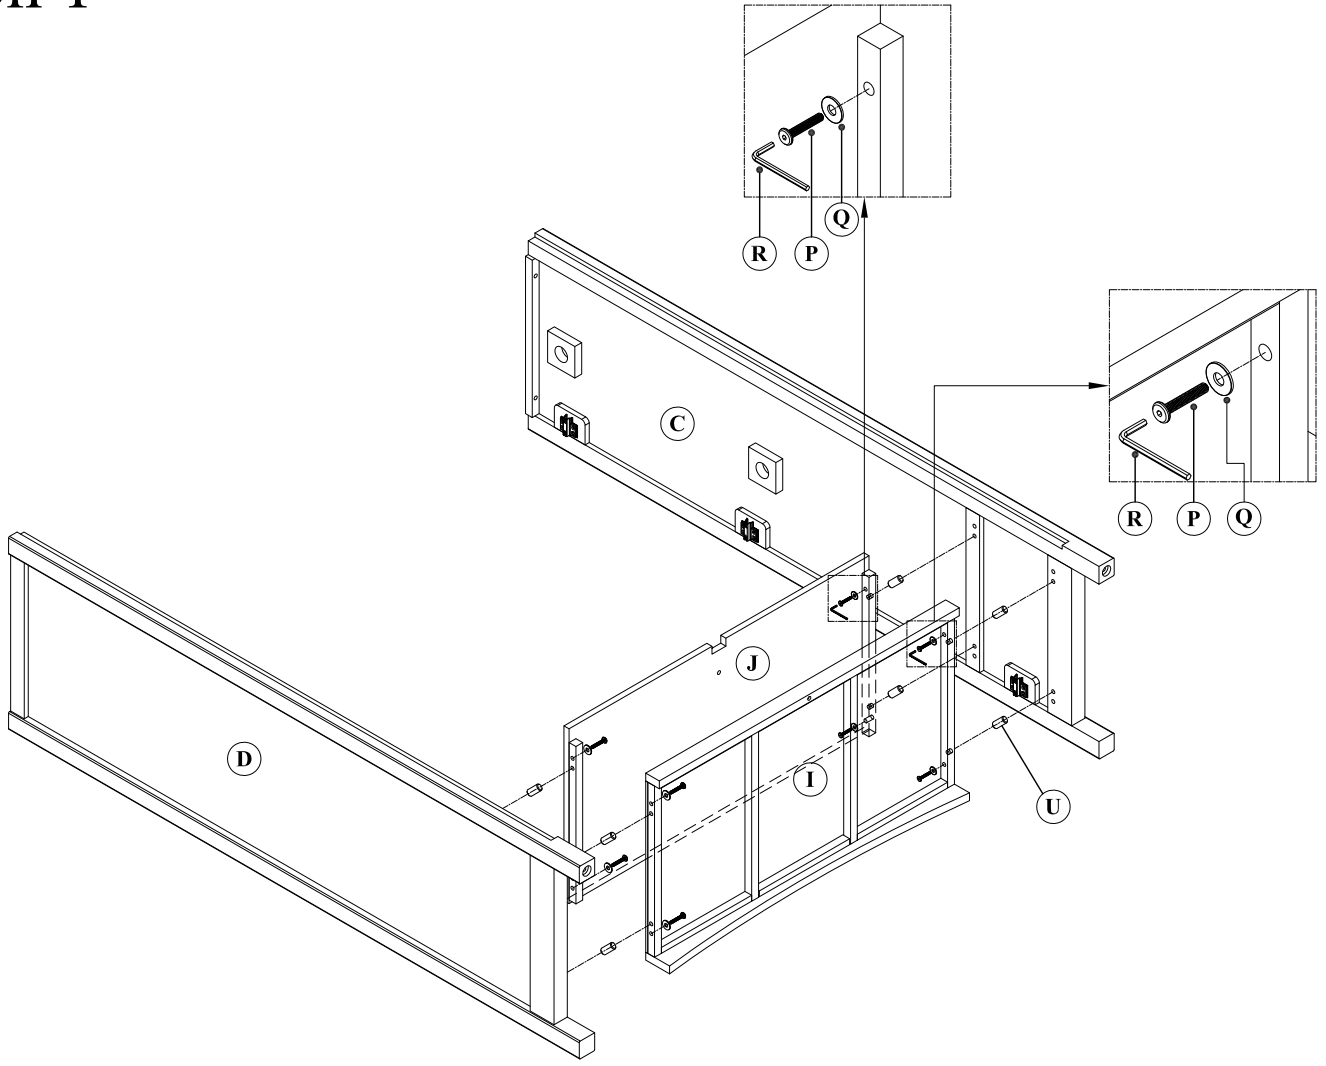

feather&black

Perfect Bedtimes

Noah Large Wardrobe 2 Door

IMPORTANT READ CAREFULLY RETAIN FOR FUTURE REFERENCE

Thank you for buying the Noah Large Wardrobe 2 Door

- Read all instructions before assembly. KEEP INSTRUCTIONS FOR FUTURE USE
- Save all packing materials until assembly is complete to avoid accidentally discarding fittings
- All assembly fastenings should always be tightened properly and that care should be taken that no fittings are loose
- To properly protect wood, avoid direct sunlight and excessive temperatures
- To clean, slightly moisten cloth with water and wipe surfaces. A damp cloth holds dust and prevents damage. Repeat with a dry, soft, lint-free cloth
- Do not use abrasives or cleaning products which may contain ammonia or solvents
- Two interior options of the wardrobe can be assembled (as below picture).
- Feather & Black strongly advise using the Anti-Tip wall fixings provided with this product however the wall fixing itself may need to be altered depending on your wall. If these fixings have been misplaced please contact our customer service team who will be more than happy to send you a replacement kit.

Option 1

Option 2

TOOLS REQUIRED:

- Please use **Philips Head Screwdriver (not included)** and **Allen key (included)**

	PARTS	QTY		PARTS	QTY
A		1PC	L		2PCS
B		4PCS	M	 Ø 4 x 30	2PCS
C		1PC	N		16PCS
D		1PC	O	 Ø 4 x 15	12PCS
E1		1PC	P	 Ø 6 x 35	16PCS
E2		1PC	Q	 Ø 6 / Ø 16	16PCS
F		1PC	R	 Ø 4	1PC
G		2PCS	S	 Ø 3 x 15	36PCS
H		1PC	T	 Ø 4 x 50	1PC
I		1PC	U	 Ø 8 x 30	16PCS
J		1PC	V1		1 Set
K1		2PCS	V2		4PCS
K2		1PC	W		4PCS
			X	 Ø 4 x 20	4PCS
			Y		2PCS
			Z		6PCS

①

Option 1

6

7

	PARTS	QTY		PARTS	QTY
A		1PC	L		2PCS
B		4PCS	M		2PCS
			N		16PCS
C		1PC	O		12PCS
D		1PC	P		16PCS
E1		1PC	Q		16PCS
E2		1PC	R		1PC
F		1PC	S		36PCS
G		2PCS	T		1PC
H		1PC	U		16PCS
			V1		1 Set
I		1PC	V2		4PCS
J		1PC	W		4PCS
			X		4PCS
K1		2PCS	Y		2PCS
K2		1PC	Z		6PCS